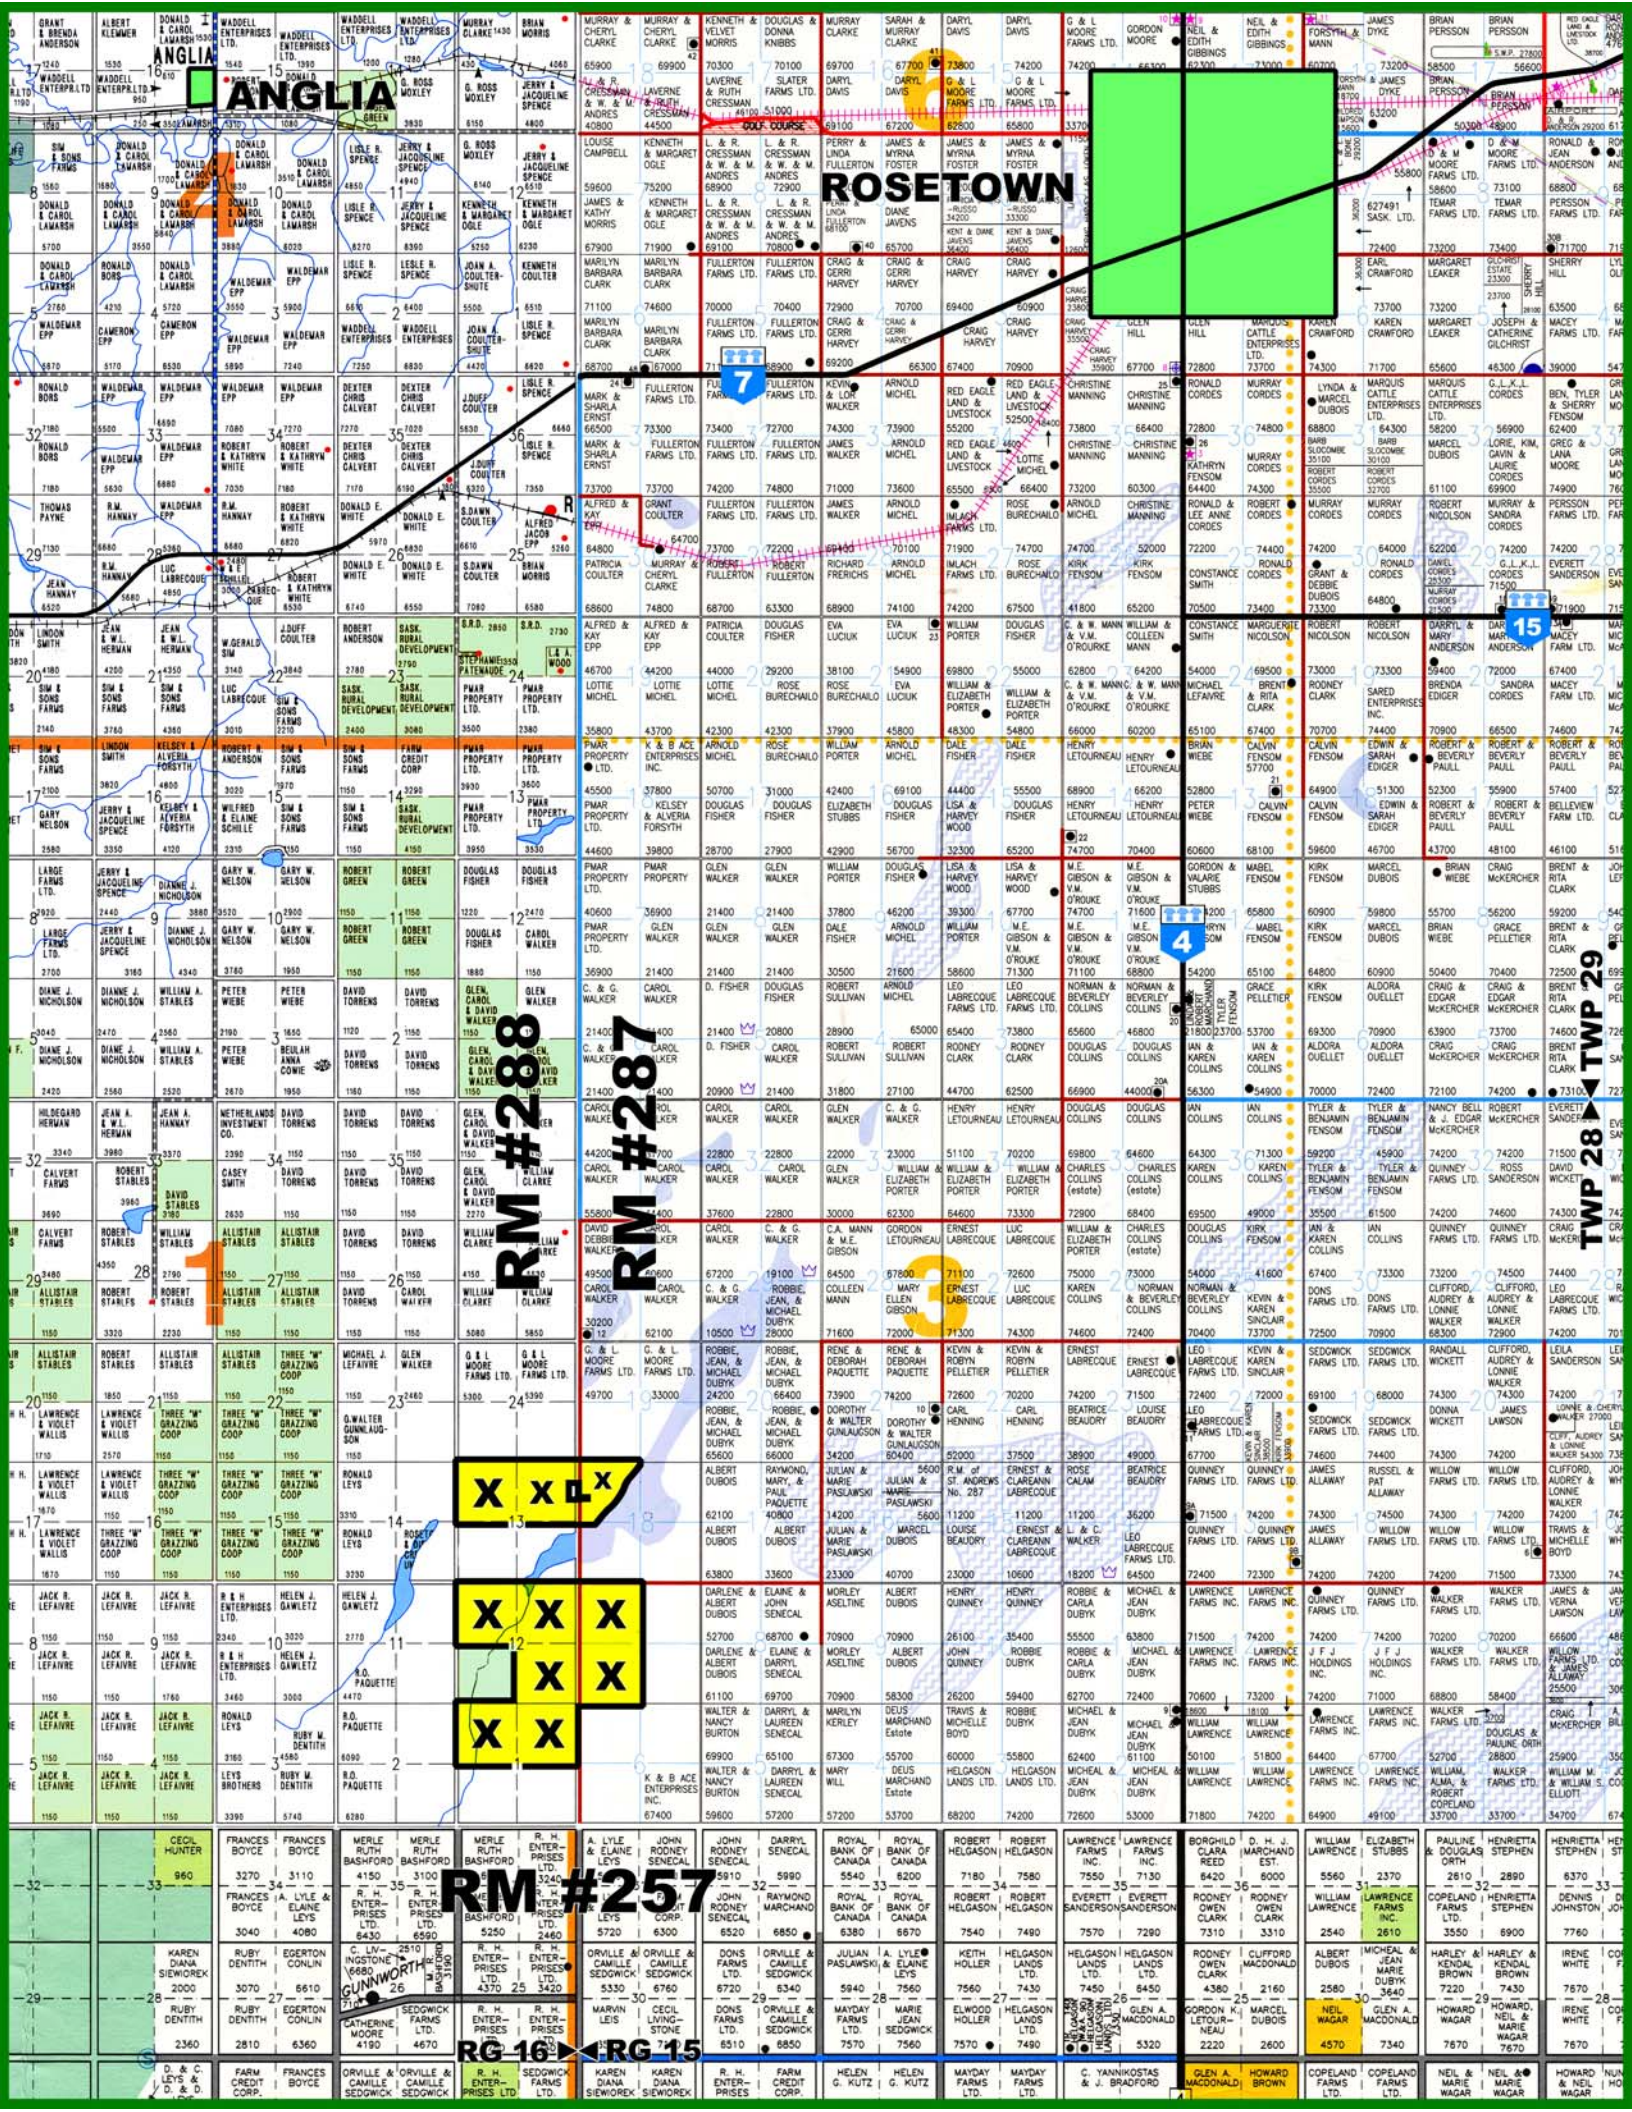

ANGLIA

ROSETOWN

RM #288
RM #287

X x L x
X x x
X x x
X x

RM #257

RC-16
RG-15

TWP 28
TWP 29

Parcel ID	Owner Name	Address	Area (Acres)
1	ANGLIA	1000	1.00
2	ANGLIA	2000	1.00
3	ANGLIA	3000	1.00
4	ANGLIA	4000	1.00
5	ANGLIA	5000	1.00
6	ANGLIA	6000	1.00
7	ANGLIA	7000	1.00
8	ANGLIA	8000	1.00
9	ANGLIA	9000	1.00
10	ANGLIA	10000	1.00
11	ANGLIA	11000	1.00
12	ANGLIA	12000	1.00
13	ANGLIA	13000	1.00
14	ANGLIA	14000	1.00
15	ANGLIA	15000	1.00
16	ANGLIA	16000	1.00
17	ANGLIA	17000	1.00
18	ANGLIA	18000	1.00
19	ANGLIA	19000	1.00
20	ANGLIA	20000	1.00
21	ANGLIA	21000	1.00
22	ANGLIA	22000	1.00
23	ANGLIA	23000	1.00
24	ANGLIA	24000	1.00
25	ANGLIA	25000	1.00
26	ANGLIA	26000	1.00
27	ANGLIA	27000	1.00
28	ANGLIA	28000	1.00
29	ANGLIA	29000	1.00
30	ANGLIA	30000	1.00
31	ANGLIA	31000	1.00
32	ANGLIA	32000	1.00
33	ANGLIA	33000	1.00
34	ANGLIA	34000	1.00
35	ANGLIA	35000	1.00
36	ANGLIA	36000	1.00
37	ANGLIA	37000	1.00
38	ANGLIA	38000	1.00
39	ANGLIA	39000	1.00
40	ANGLIA	40000	1.00
41	ANGLIA	41000	1.00
42	ANGLIA	42000	1.00
43	ANGLIA	43000	1.00
44	ANGLIA	44000	1.00
45	ANGLIA	45000	1.00
46	ANGLIA	46000	1.00
47	ANGLIA	47000	1.00
48	ANGLIA	48000	1.00
49	ANGLIA	49000	1.00
50	ANGLIA	50000	1.00
51	ANGLIA	51000	1.00
52	ANGLIA	52000	1.00
53	ANGLIA	53000	1.00
54	ANGLIA	54000	1.00
55	ANGLIA	55000	1.00
56	ANGLIA	56000	1.00
57	ANGLIA	57000	1.00
58	ANGLIA	58000	1.00
59	ANGLIA	59000	1.00
60	ANGLIA	60000	1.00
61	ANGLIA	61000	1.00
62	ANGLIA	62000	1.00
63	ANGLIA	63000	1.00
64	ANGLIA	64000	1.00
65	ANGLIA	65000	1.00
66	ANGLIA	66000	1.00
67	ANGLIA	67000	1.00
68	ANGLIA	68000	1.00
69	ANGLIA	69000	1.00
70	ANGLIA	70000	1.00
71	ANGLIA	71000	1.00
72	ANGLIA	72000	1.00
73	ANGLIA	73000	1.00
74	ANGLIA	74000	1.00
75	ANGLIA	75000	1.00
76	ANGLIA	76000	1.00
77	ANGLIA	77000	1.00
78	ANGLIA	78000	1.00
79	ANGLIA	79000	1.00
80	ANGLIA	80000	1.00
81	ANGLIA	81000	1.00
82	ANGLIA	82000	1.00
83	ANGLIA	83000	1.00
84	ANGLIA	84000	1.00
85	ANGLIA	85000	1.00
86	ANGLIA	86000	1.00
87	ANGLIA	87000	1.00
88	ANGLIA	88000	1.00
89	ANGLIA	89000	1.00
90	ANGLIA	90000	1.00
91	ANGLIA	91000	1.00
92	ANGLIA	92000	1.00
93	ANGLIA	93000	1.00
94	ANGLIA	94000	1.00
95	ANGLIA	95000	1.00
96	ANGLIA	96000	1.00
97	ANGLIA	97000	1.00
98	ANGLIA	98000	1.00
99	ANGLIA	99000	1.00
100	ANGLIA	100000	1.00