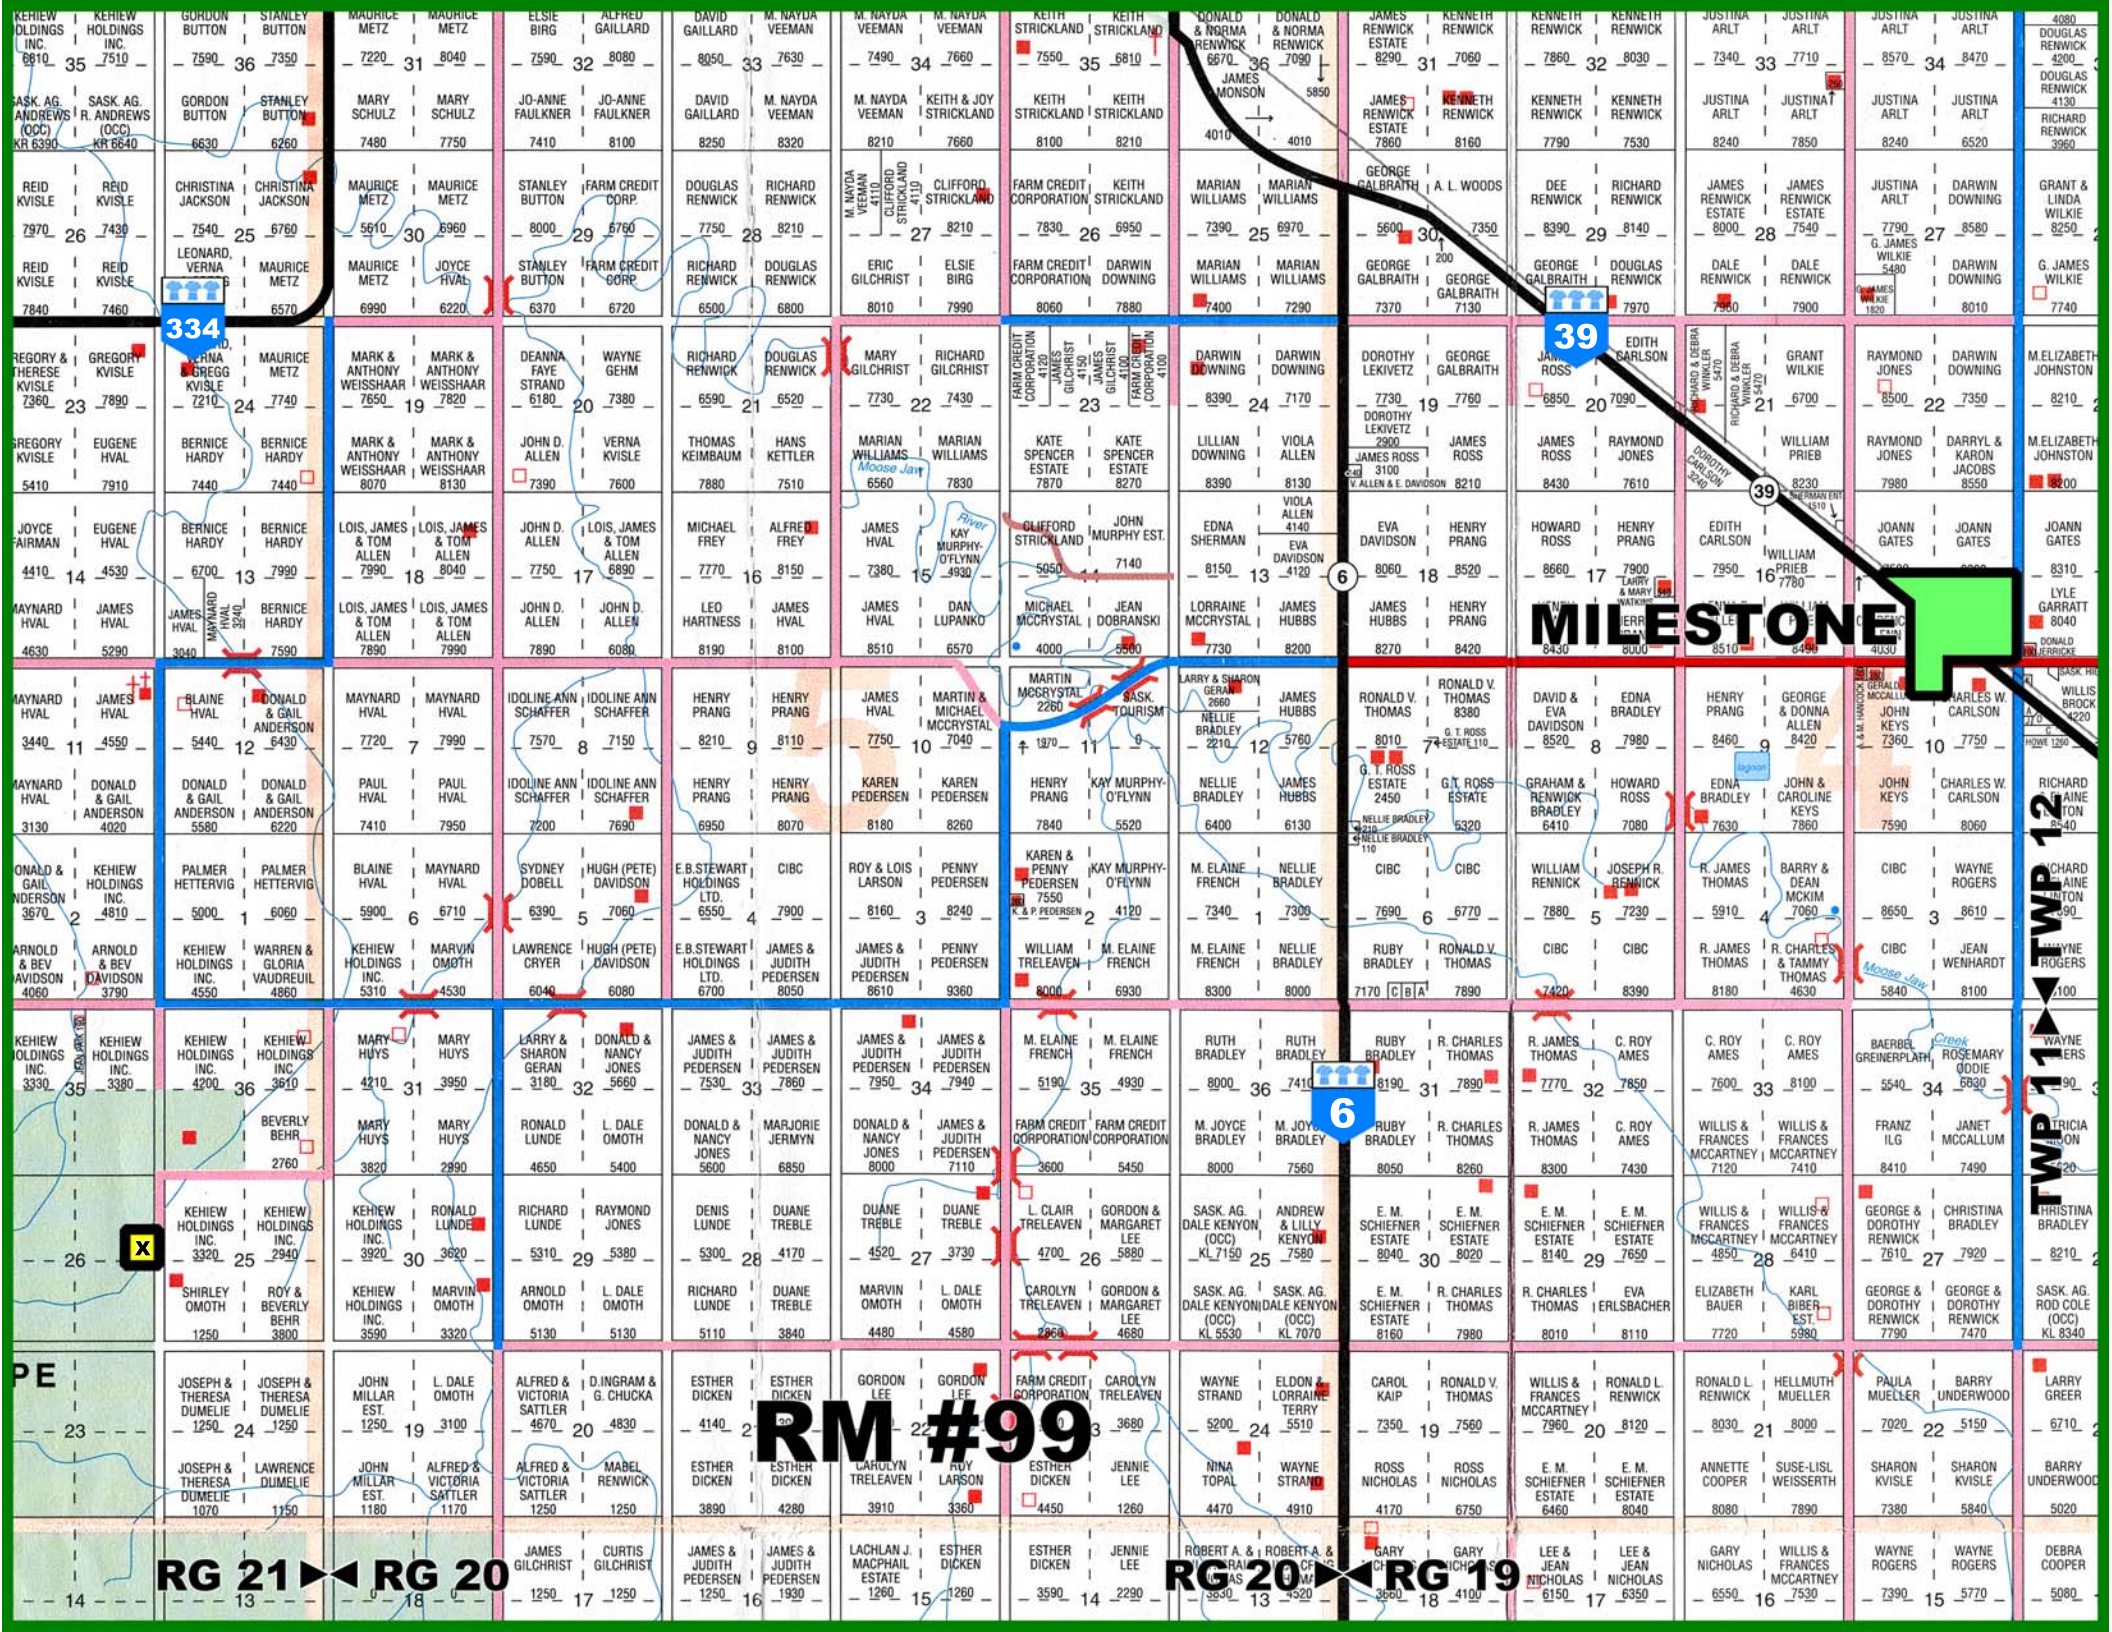

334

39

6

6

RM #99

RG 21 RG 20

RG 20 RG 19

TWP 12

TWP 11

TWP 10

TWP 9

TWP 8

4080

4200

4300

4400

4500

4600

4700

4800

4900

5000

5100

5200

5300

5400

5500

5600

5700

5800

5900

6000

6100

6200

6300

6400

6500

6600

6700

6800

6900

7000

7100

7200

7300

7400

7500

7600

7700

7800

7900

8000

8100

8200

8300

8400

8500

8600

8700

8800

8900

9000

9100

9200

9300

9400

9500

9600

9700

9800

9900

10000

10100

10200

10300

10400

10500

10600

10700

10800

10900

11000

11100

11200

11300

11400

11500

11600

11700

11800

11900

12000

12100

12200

12300

12400

12500

12600

12700

12800

12900

13000

13100

13200

13300

13400

13500

13600

13700

13800

13900

14000

14100

14200

14300

14400

14500

14600

14700

14800

14900

15000

15100

15200

15300

15400

15500

15600

15700

15800

15900

16000

16100

16200

16300

16400

16500

16600

16700

16800

16900

17000

17100

17200

17300

17400

17500

17600

17700

17800

17900

18000

18100

18200

18300

18400

18500

18600

18700

18800

18900

19000

19100

19200

19300

19400

19500

19600

19700

19800

19900

20000

20100

20200

20300

20400

20500

20600

20700

20800

20900

21000

21100

21200

21300

21400

21500

21600

21700

21800

21900

22000

22100

22200

22300

22400

22500

22600

22700

22800

22900

23000

23100

23200

23300

23400

23500

23600

23700

23800

23900

24000

24100

24200

24300

24400

24500

24600

24700

24800

24900

25000

25100

25200

25300

25400

25500

25600

25700

25800

25900

26000

26100

26200

26300

26400

26500

26600

26700

26800

26900

27000

27100

27200

27300

27400

27500

27600

27700

27800

27900

28000

28100

28200

28300

28400

28500

28600

28700

28800

28900

29000

29100

29200

29300

29400

29500

29600

29700

29800

29900

30000

30100

30200

30300

30400

30500

30600

30700

30800

30900

31000

31100

31200

31300

31400

31500

31600

31700

31800

31900

32000

32100

32200

32300

32400

32500

32600

32700

32800

32900

33000