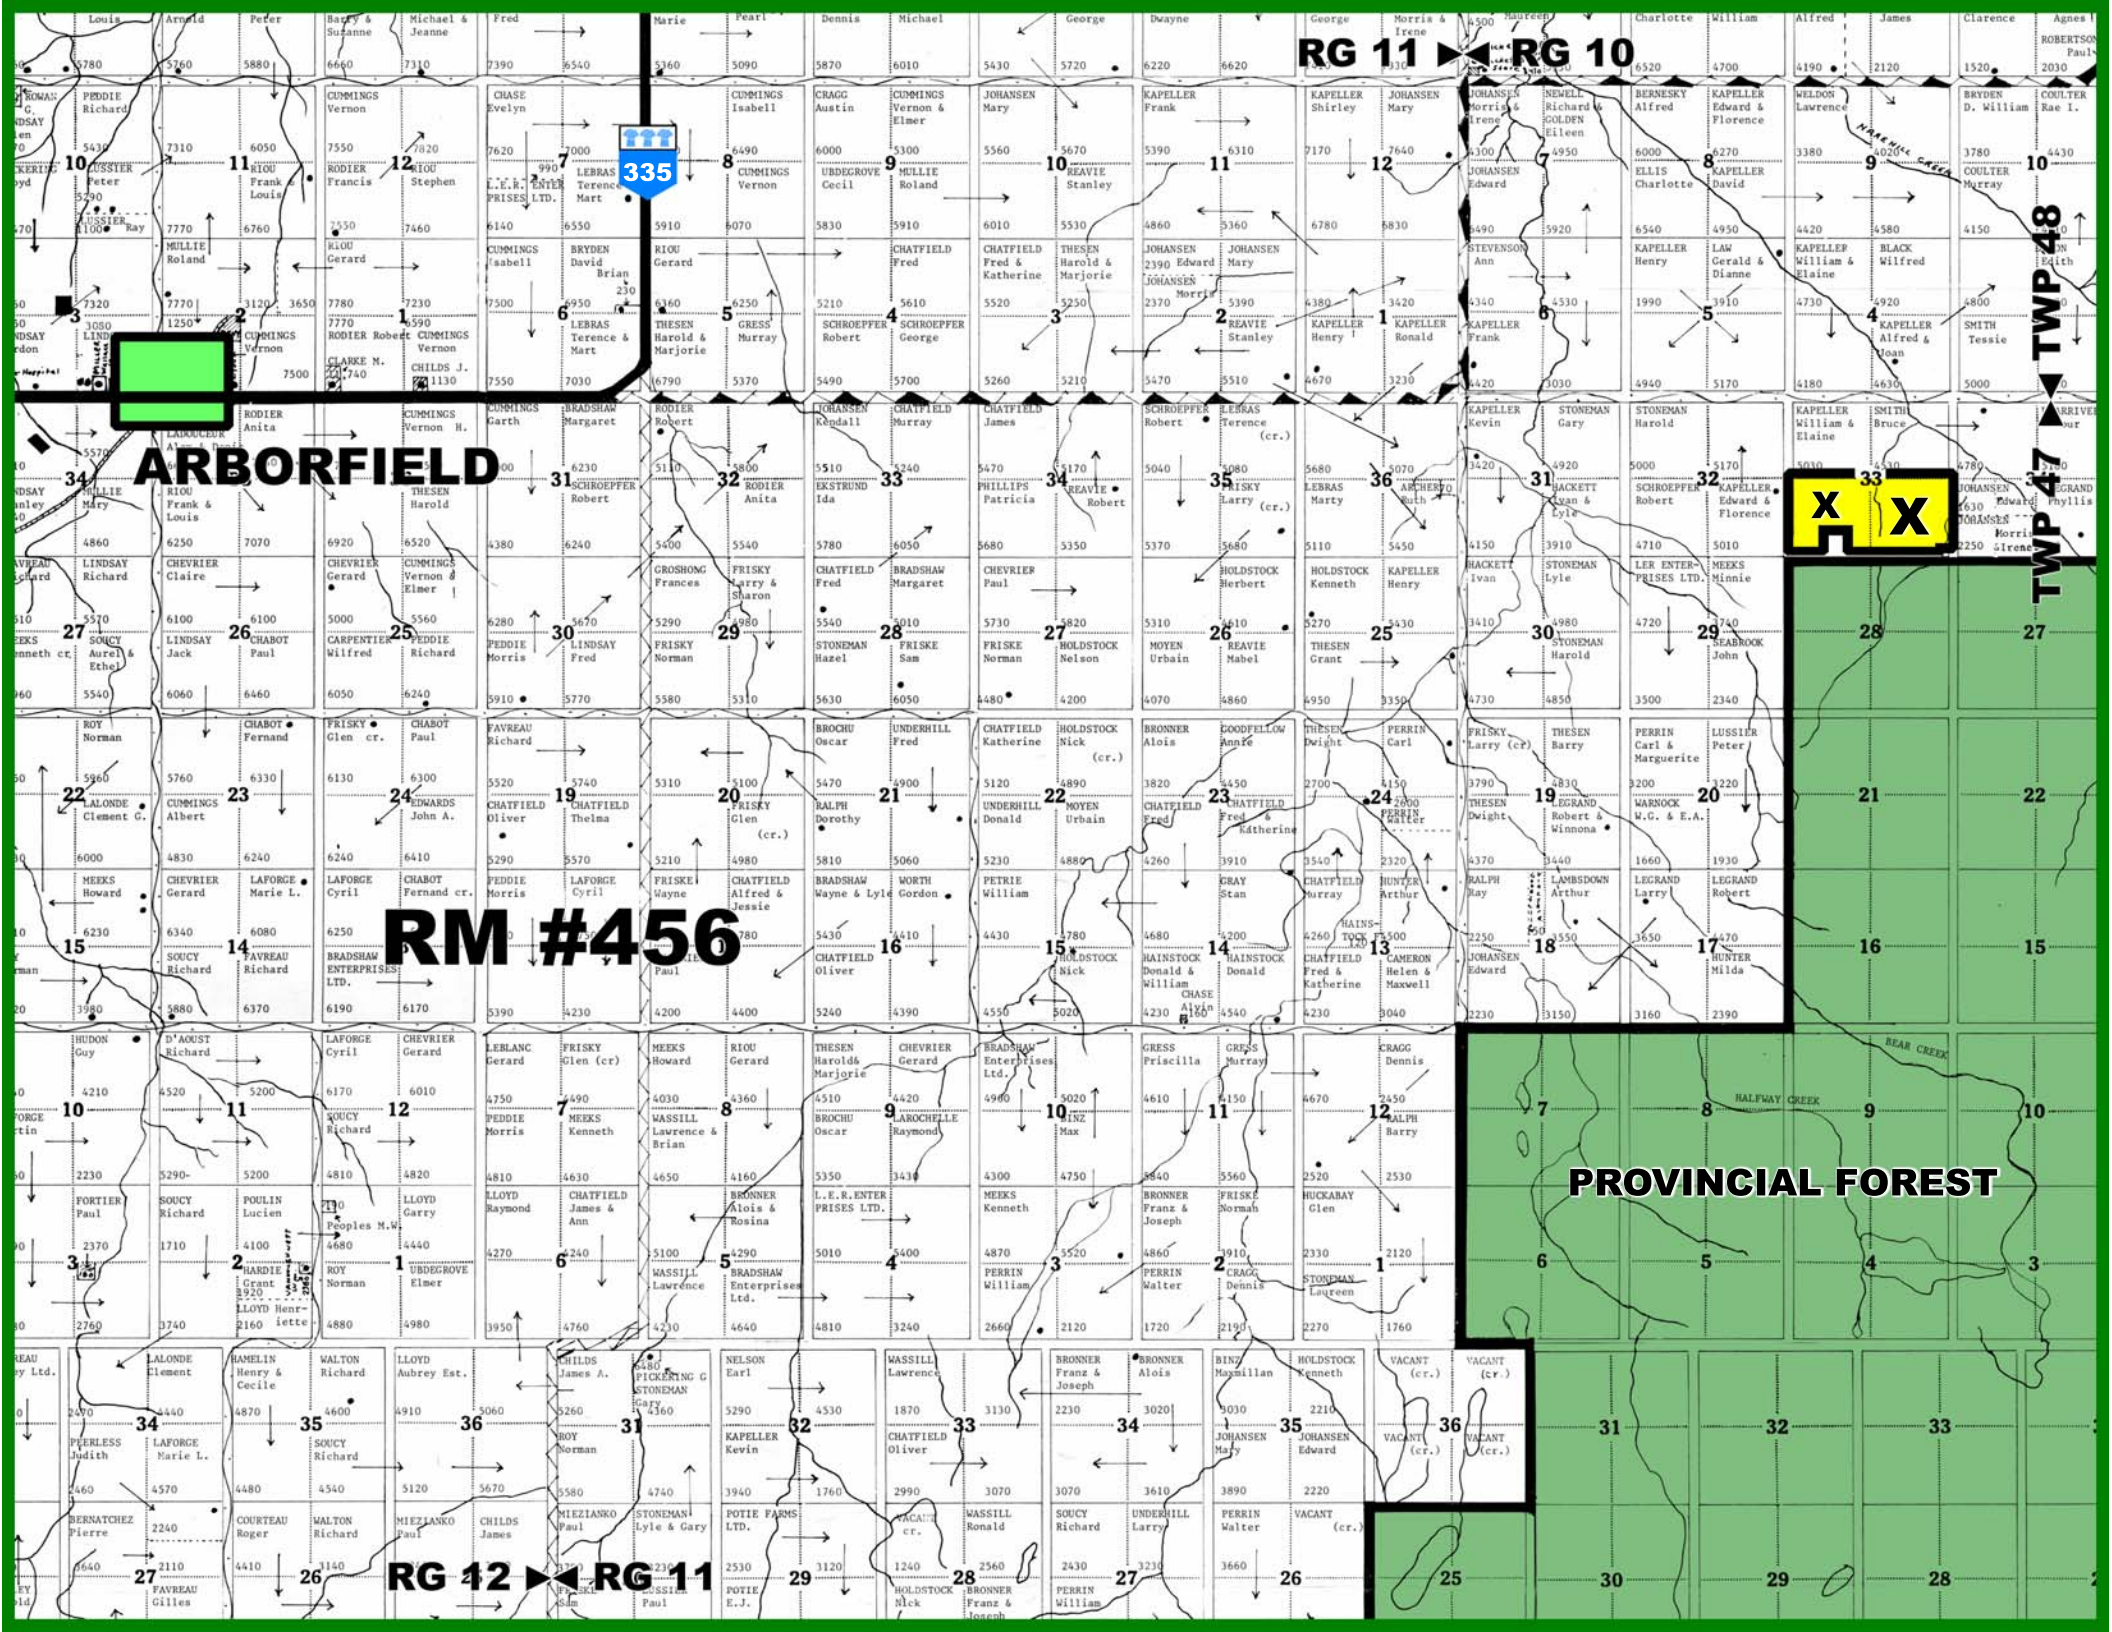

RG 11 RG 10

TWP 48 TWP 47

ARBORFIELD

RM #456

PROVINCIAL FOREST

RG 12 RG 11